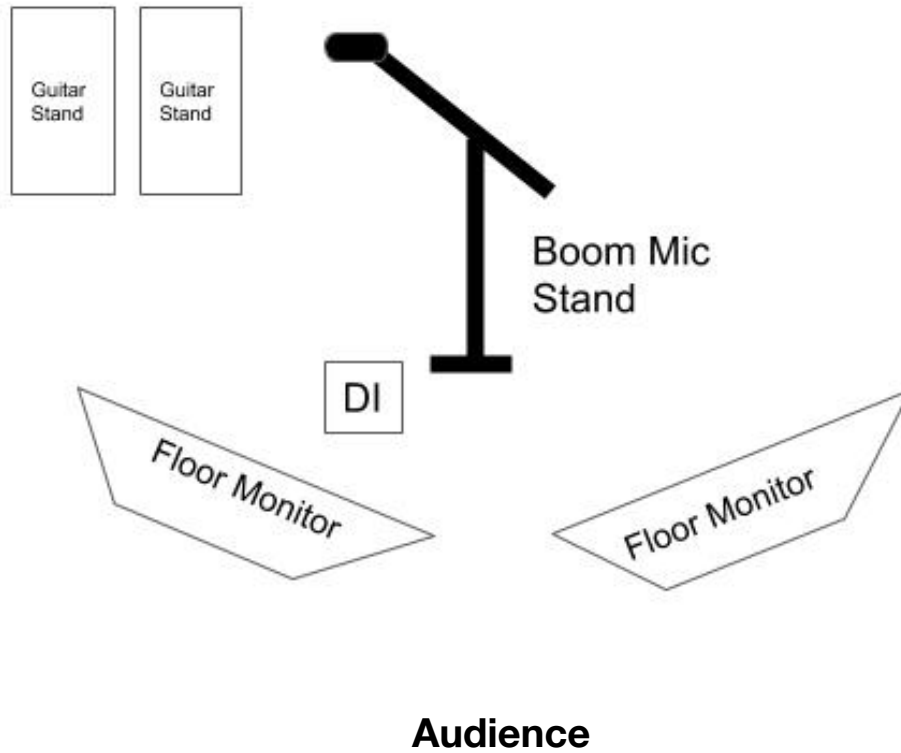

Ryan Pinette

Stage Plot/Input List

Input List

Channel	Instrument	Mic	Stand	Stage Location
1	Vocal	SM58 or Ryan Provided Mic	Tall Boom	DSC
2	Acoustic Guitar	DI		DSC