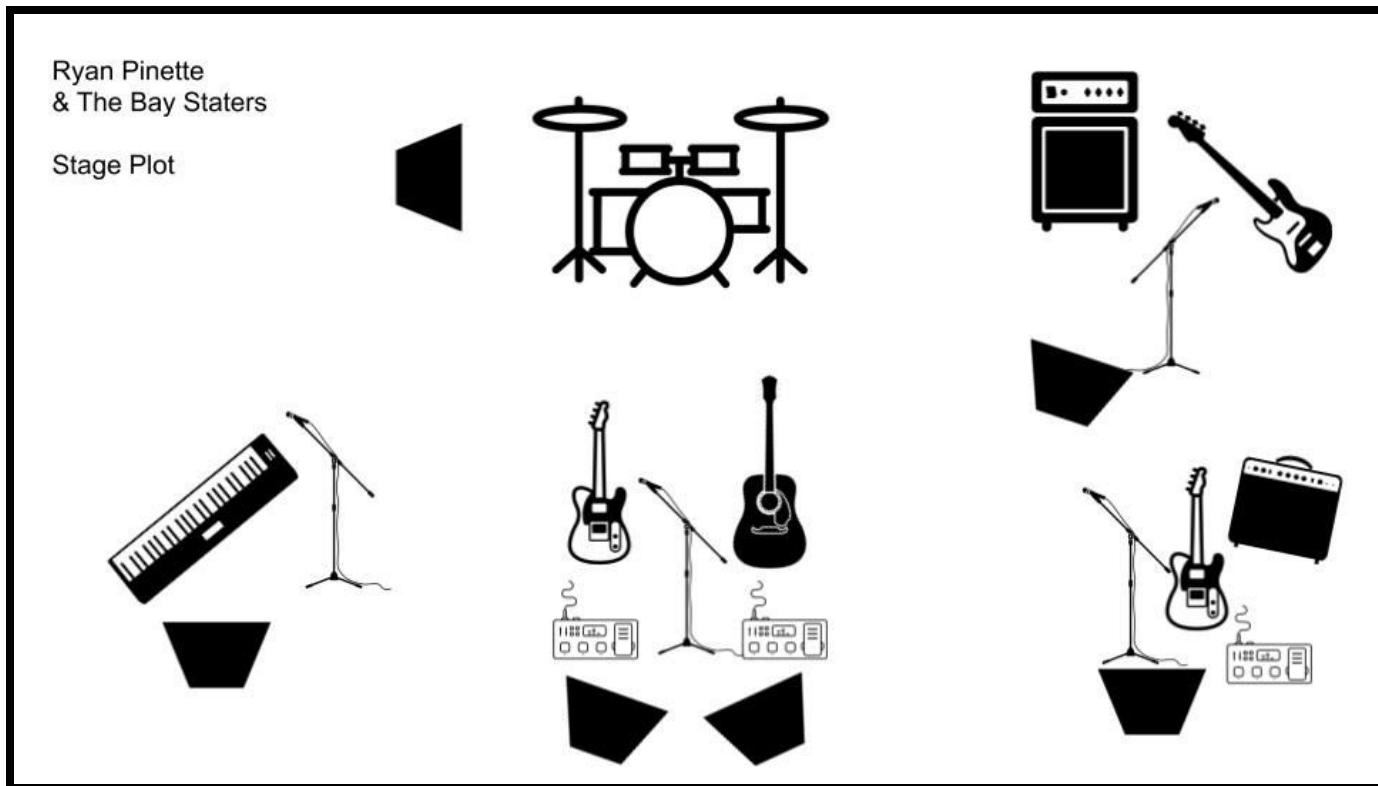

**Ryan Pinette & The Bay Staters**  
**Stage Plot/Input List**

Band Member	Plays	Amp	DI	Mics	Needed from venue
Ryan Pinette	Lead Vox, Acoustic Guitar, Electric Guitar	DI	1 (Acoustic Guitar) 1 (Electric Guitar)	1 Vox	(2) DI, Vox Mic, Boom Mic Stand
Patrick Shirley	Keyboard, BG Vox	DI	1 (Keyboard)	1 Vox	DI, Vox Mic, Boom Mic Stand
Nick Winn	Lead Guitar, BG Vox	DI	1 (Electric Guitar)	1 Vox	DI, Vox Mic, Boom Mic Stand
Mike Swanson	Bass, BG Vox	DI	1 (Bass)	1 Vox	DI, Vox Mic, Boom Mic Stand
Joe Lamonica	Drums	N/A	N/A	N/A	Drum Mic Set